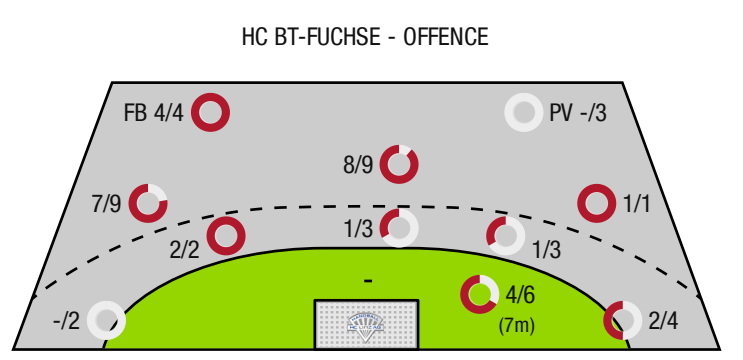

FB - All fast breaks   PV - Pivot shots