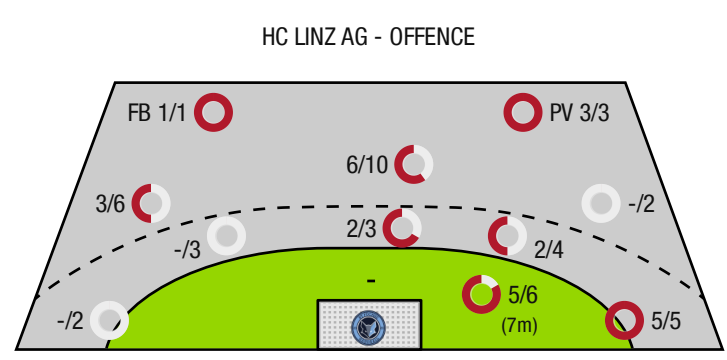

FB - All fast breaks   PV - Pivot shots