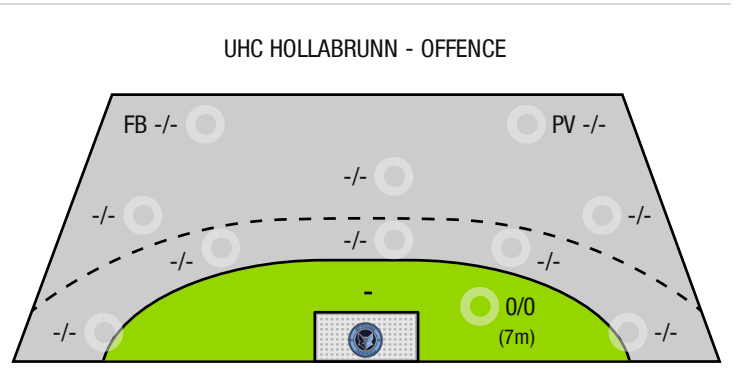

0% **0%** **0%**

1 **0**

Goals conceded Attack conceded*

0 **1**

Saves Shots on target

0 **0**

Goals scored Attack*

*Attack number is incremented on every change of ball possession.

A breakthrough (BT) is an additional information for goals that have been achieved from the backcourt. The number of these goals will not be included in the sum of the goals of a player.

Goalkeepers		Shot (saves)							
No	Name	Total	7m	6m	9m	Wing	PV	Fast breaks	Breakthrough
		-% (0 / 0)	-% (0 / 0)	-% (0 / 0)	-% (0 / 0)	-% (0 / 0)	-% (0 / 0)	-% (0 / 0)	-% (0 / 0)