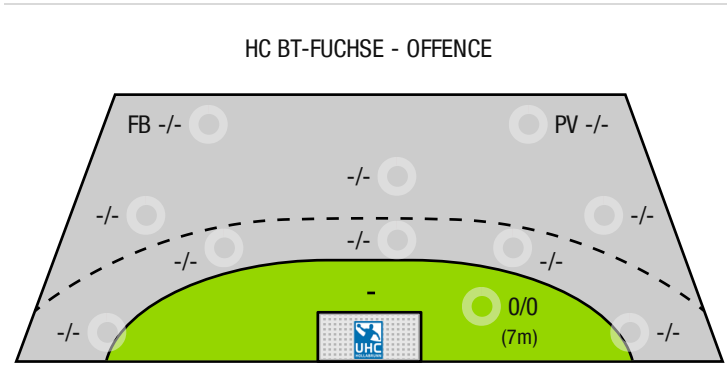

0% **0%** **0%**

1 **0**

Goals conceded Attack conceded*

0 **1**

Saves Shots on target

0 **0**

Goals scored Attack*

*Attack number is incremented on every change of ball possession.

A breakthrough (BT) is an additional information for goals that have been achieved from the backcourt. The number of these goals will not be included in the sum of the goals of a player.

Goalkeepers		Shot (saves)							
No	Name	Total	7m	6m	9m	Wing	PV	Fast breaks	Breakthrough
		-% (0 / 0)	-% (0 / 0)	-% (0 / 0)	-% (0 / 0)	-% (0 / 0)	-% (0 / 0)	-% (0 / 0)	-% (0 / 0)