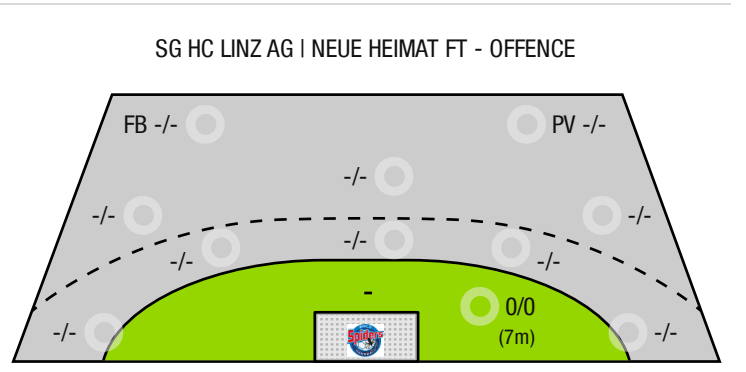

0
Shots on target

0%

1
Goals scored

0
Attack*

*Attack number is incremented on every change of ball possession.

FB - All fast breaks PV - Pivot shots

Spiders Wels

ENDED