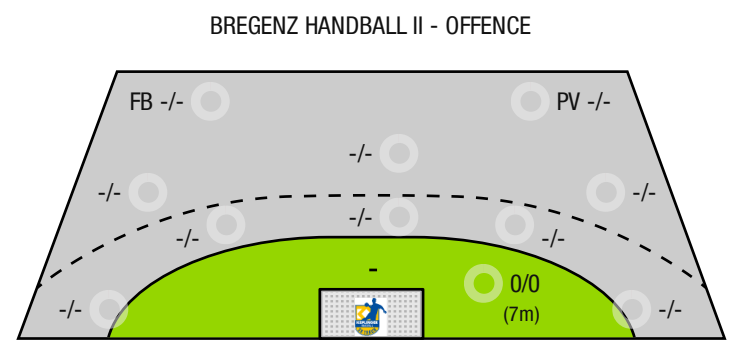

GOALKEEPER EFFICIENCY: 0%

ATTACK SUCCESS: 0%

Goals conceded: 0 | Attack conceded\*: 0

Saves: 0 | Shots on target: 0

Goals scored: 0 | Attack\*: 0

\*Attack number is incremented on every change of ball possession.