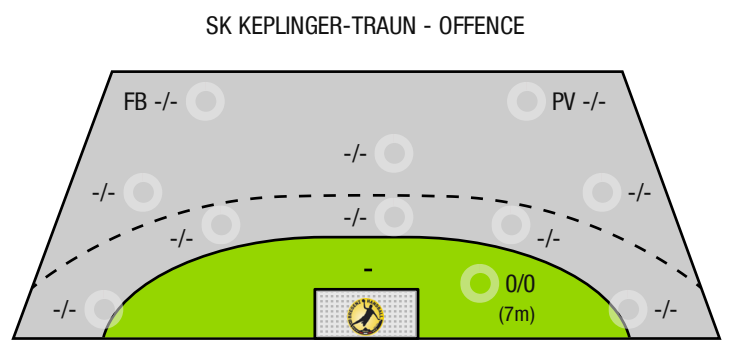

GOALKEEPER EFFICIENCY: 0%

ATTACK SUCCESS: 0%

Goals conceded: 0 | Attack conceded\*: 0

Saves: 0 | Shots on target: 0

Goals scored: 0 | Attack\*: 0

\*Attack number is incremented on every change of ball possession.