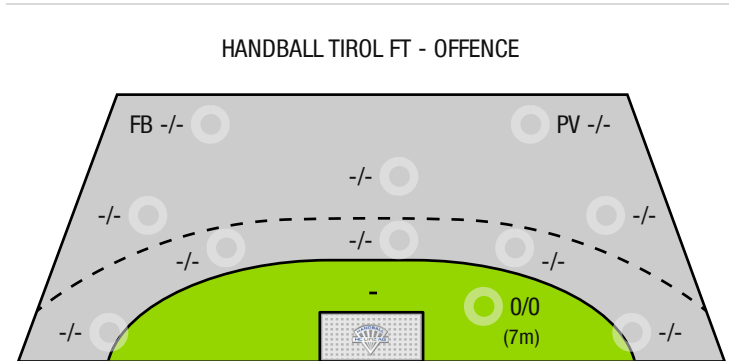

GOALKEEPER EFFICIENCY: 0%

ATTACK SUCCESS: 0%

Goals conceded:  0 | Attack conceded\*:  0

Saves:  0 | Shots on target:  0

Goals scored:  0 | Attack\*:  0

\*Attack number is incremented on every change of ball possession.

A breakthrough (BT) is an additional information for goals that have been achieved from the backcourt. The number of these goals will not be included in the sum of the goals of a player.

Goalkeepers		Shot (saves)							
No	Name	Total	7m	6m	9m	Wing	PV	Fast breaks	Breakthrough
		-% (0 / 0)	-% (0 / 0)	-% (0 / 0)	-% (0 / 0)	-% (0 / 0)	-% (0 / 0)	-% (0 / 0)	-% (0 / 0)