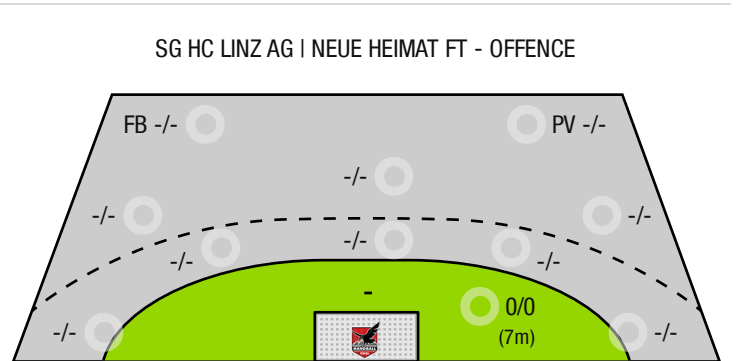

GOALKEEPER EFFICIENCY: 0%

ATTACK SUCCESS: 0%

Goals conceded:  0 | Attack conceded\*:  0

Saves:  0 | Shots on target:  0

Goals scored:  0 | Attack\*:  0

\*Attack number is incremented on every change of ball possession.

A breakthrough (BT) is an additional information for goals that have been achieved from the backcourt. The number of these goals will not be included in the sum of the goals of a player.

Goalkeepers		Shot (saves)							
No	Name	Total	7m	6m	9m	Wing	PV	Fast breaks	Breakthrough
		-% (0 / 0)	-% (0 / 0)	-% (0 / 0)	-% (0 / 0)	-% (0 / 0)	-% (0 / 0)	-% (0 / 0)	-% (0 / 0)