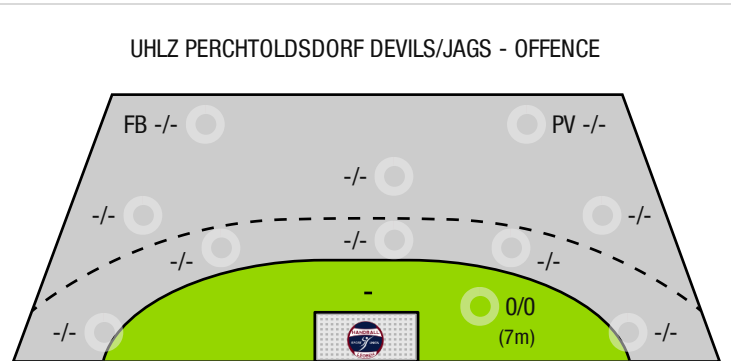

Date: 07/02/26
Time: 19:00
Match: Round: 16. Matchday, Match ID: 62246622, Season: 25/26
Venue: Sporthalle Leoben/Donawitz
Referees: ,

MATCH-REPORT

HLA Challenge

#GeballteLeidenschaft

ENDED

Sportunion Leoben

29 : 33
(17 : 16)

UHLZ Perchtoldsdorf Devils/Jags

Top scorer: 2min: 0

SCORING EFFICIENCY: **NAN%**

7M EFFICIENCY

Total shots: 0

Goals: 0

Saved: 0

Missed: 0

Post: 0

Blocked: 0

Goals scored: 0

7m awarded: 0

Unsuccessful:

7M EFFICIENCY

SCORING EFFICIENCY: **NAN%**

Total shots: 0

Goals: 0

Saved: 0

Missed: 0

Post: 0

Blocked: 0

Goals scored: 0

7m awarded: 0

Unsuccessful:

ATTACK SUCCESS: **0%**

GOALKEEPER EFFICIENCY: **0%**

DEFENDING EFFICIENCY: **0%**

Goals scored: 0

Attack*: 0

Saves: 0

Shots on target: 0

Goals conceded: 0

Attack conceded*: 0

DEFENDING EFFICIENCY: **0%**

GOALKEEPER EFFICIENCY: **0%**

ATTACK SUCCESS: **0%**

Goals conceded: 0

Attack conceded*: 0

Saves: 0

Shots on target: 0

Goals scored: 0

Attack*: 0

*Attack number is incremented on every change of ball possession.

FB - All fast breaks PV - Pivot shots