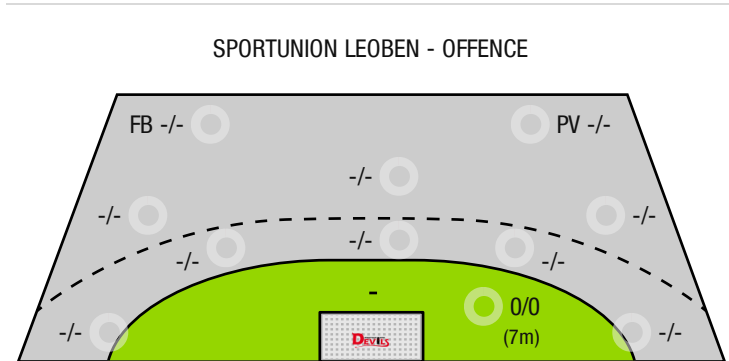

Date: 07/02/26
Time: 19:00
Match: Round: 16. Matchday, Match ID: 62246622, Season: 25/26
Venue: Sporthalle Leoben/Donawitz
Referees: ,

MATCH-REPORT

HLA Challenge

#GeballteLeidenschaft

ENDED

Sportunion Leoben

29 : 33
(17 : 16)

UHLZ Perchtoldsdorf Devils/Jags

Top scorer: 2min: 0

SCORING EFFICIENCY: **NAN%**

7M EFFICIENCY

Total shots: 0

Goals: 0

Saved: 0

Missed: 0

Post: 0

Blocked: 0

Goals scored: 0

7m awarded: 0

Unsuccessful:

7M EFFICIENCY

SCORING EFFICIENCY: **NAN%**

Total shots: 0

Goals: 0

Saved: 0

Missed: 0

Post: 0

Blocked: 0

Goals scored: 0

7m awarded: 0

Unsuccessful:

ATTACK SUCCESS: **0%**

GOALKEEPER EFFICIENCY: **0%**

DEFENDING EFFICIENCY: **0%**

Goals scored: 0

Attack*: 0

Saves: 0

Shots on target: 0

Goals conceded: 0

Attack conceded*: 0

DEFENDING EFFICIENCY: **0%**

GOALKEEPER EFFICIENCY: **0%**

ATTACK SUCCESS: **0%**

Goals conceded: 0

Attack conceded*: 0

Saves: 0

Shots on target: 0

Goals scored: 0

Attack*: 0

*Attack number is incremented on every change of ball possession.

FB - All fast breaks PV - Pivot shots