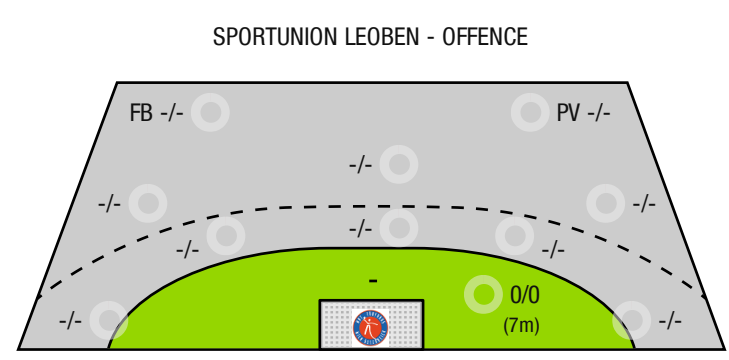

Shots on target

0

Goals scored

0

Attack*

0

*Attack number is incremented on every change of ball possession.

FB - All fast breaks PV - Pivot shots

A breakthrough (BT) is an additional information for goals that have been achieved from the backcourt. The number of these goals will not be included in the sum of the goals of a player.

Goalkeepers		Shot (saves)							
No	Name	Total	7m	6m	9m	Wing	PV	Fast breaks	Breakthrough
		-% (0 / 0)	-% (0 / 0)	-% (0 / 0)	-% (0 / 0)	-% (0 / 0)	-% (0 / 0)	-% (0 / 0)	-% (0 / 0)