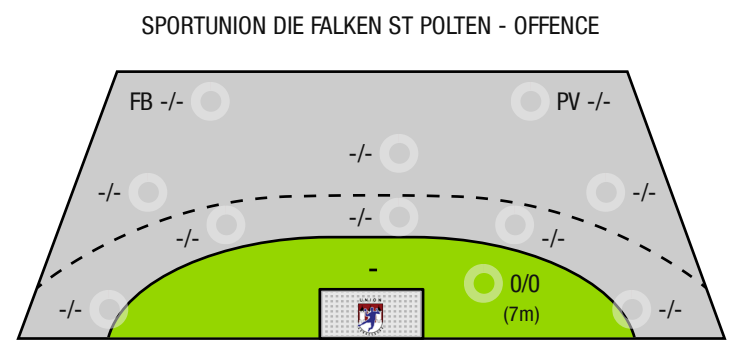

ATTACK SUCCESS: 0%

Goals conceded: 0 | Attack conceded\*: 0

Saves: 0 | Shots on target: 0

Goals scored: 0 | Attack\*: 0

\*Attack number is incremented on every change of ball possession.

FB - All fast breaks PV - Pivot shots