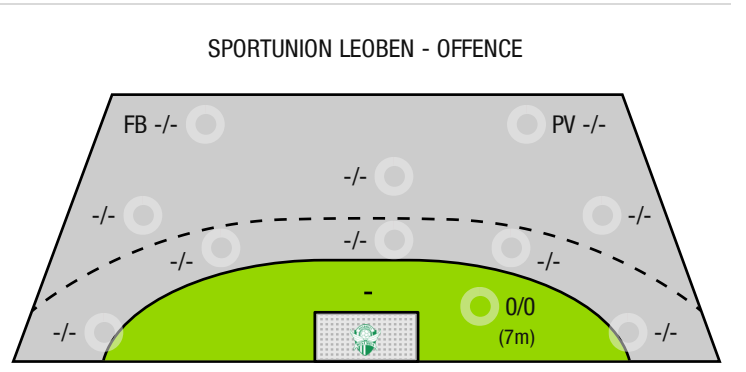

FB - All fast breaks    PV - Pivot shots

SG Handball West Wien

ENDED

**26 : 24**

( 13 : 8 )

Sportunion Leoben

Players			Shots (goals)								Others				Penalties			
No	Name	Pos.	Total	7m	6m	9m	Wing	PV	FB	BT*	TF	ST	BS	AS	YC	2min	RC	BC
			-% (0 / 0)	0/0	0/0	0/0	0/0	0/0	0/0	0/0	0	0	0	0	0	0	0	0

A breakthrough (BT) is an additional information for goals that have been achieved from the backcourt. The number of these goals will not be included in the sum of the goals of a player.

Goalkeepers		Shot (saves)							
No	Name	Total	7m	6m	9m	Wing	PV	Fast breaks	Breakthrough
		-% (0 / 0)	-% (0 / 0)	-% (0 / 0)	-% (0 / 0)	-% (0 / 0)	-% (0 / 0)	-% (0 / 0)	-% (0 / 0)