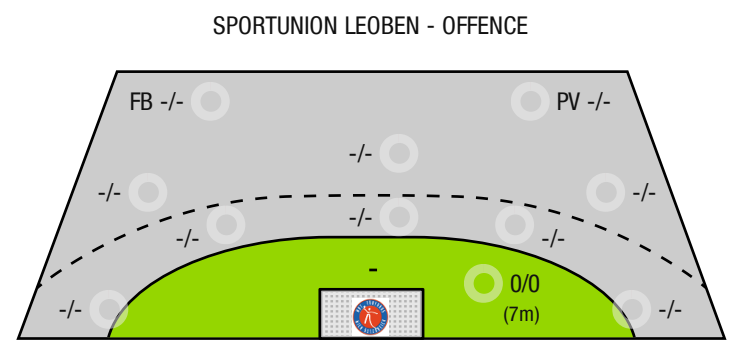

0% 0% 0%

1 **0**

Goals conceded Attack conceded*

0 **1**

Saves Shots on target

0 **0**

Goals scored Attack*

*Attack number is incremented on every change of ball possession.

A breakthrough (BT) is an additional information for goals that have been achieved from the backcourt. The number of these goals will not be included in the sum of the goals of a player.

Goalkeepers		Shot (saves)							
No	Name	Total	7m	6m	9m	Wing	PV	Fast breaks	Breakthrough
		-% (0 / 0)	-% (0 / 0)	-% (0 / 0)	-% (0 / 0)	-% (0 / 0)	-% (0 / 0)	-% (0 / 0)	-% (0 / 0)