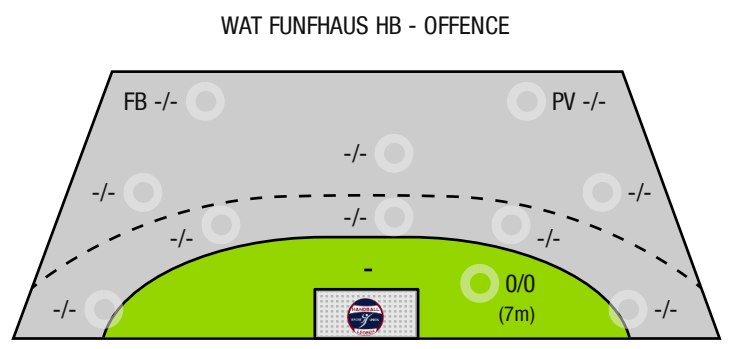

0% 0% 0%

1 **0**

Goals conceded Attack conceded*

0 **1**

Saves Shots on target

0 **0**

Goals scored Attack*

*Attack number is incremented on every change of ball possession.

A breakthrough (BT) is an additional information for goals that have been achieved from the backcourt. The number of these goals will not be included in the sum of the goals of a player.

Goalkeepers		Shot (saves)							
No	Name	Total	7m	6m	9m	Wing	PV	Fast breaks	Breakthrough
		-% (0 / 0)	-% (0 / 0)	-% (0 / 0)	-% (0 / 0)	-% (0 / 0)	-% (0 / 0)	-% (0 / 0)	-% (0 / 0)