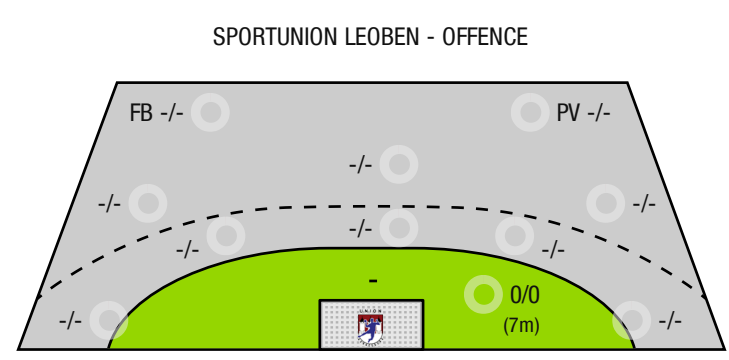

Post: 0

Blocked: 0

ATTACK SUCCESS **GOALKEEPER EFFICIENCY** **DEFENDING EFFICIENCY**

0% **0%** **0%**

Goals scored: 1 Attack*: 0 Saves: 0 Shots on target: 0 Goals conceded: 0 Attack conceded*: 0

DEFENDING EFFICIENCY **GOALKEEPER EFFICIENCY** **ATTACK SUCCESS**

0% **0%** **0%**

Goals conceded: 1 Attack conceded*: 0 Saves: 0 Shots on target: 1 Goals scored: 0 Attack*: 0

*Attack number is incremented on every change of ball possession.

FB - All fast breaks PV - Pivot shots