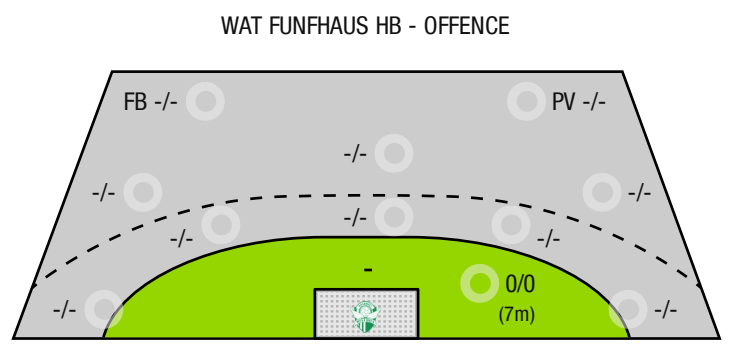

Goals conceded

Attack conceded*

Saves

Shots on target

Goals scored

Attack*

*Attack number is incremented on every change of ball possession.

FB - All fast breaks PV - Pivot shots

A breakthrough (BT) is an additional information for goals that have been achieved from the backcourt. The number of these goals will not be included in the sum of the goals of a player.

Goalkeepers		Shot (saves)							
No	Name	Total	7m	6m	9m	Wing	PV	Fast breaks	Breakthrough
		-% (0 / 0)	-% (0 / 0)	-% (0 / 0)	-% (0 / 0)	-% (0 / 0)	-% (0 / 0)	-% (0 / 0)	-% (0 / 0)