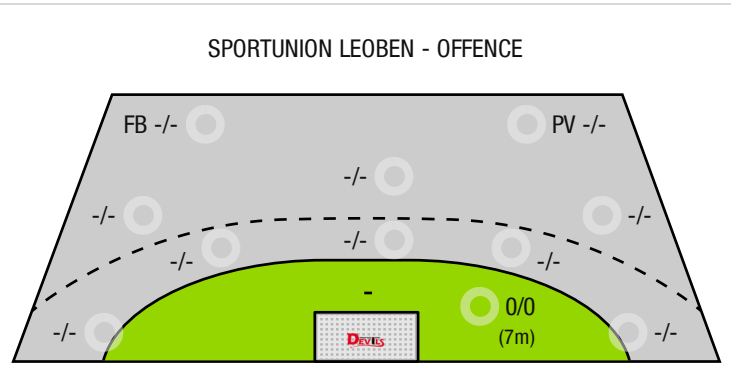

Date: 19/04/26
Time: 18:00
Match: Round: 5. Matchday, Match ID: 69275280, Season: 25/26
Venue: Freizeitzentrum Perchtoldsdorf
Referees: ,

MATCH-REPORT

HLA Challenge

#GeballteLeidenschaft

ENDED

UHLZ Perchtoldsdorf
Devils/Jags

39 : 29

Sportunion Leoben

(18 : 7)

Top scorer: 2min: 0

SCORING EFFICIENCY: **NAN%**

7M EFFICIENCY

Total shots: 0

Goals: 0

Saved: 0

Missed: 0

Post: 0

Blocked: 0

0%

o

Goals scored

o

7m awarded

Unsuccessful:

7M EFFICIENCY

SCORING EFFICIENCY: **NAN%**

Total shots: 0

Goals: 0

Saved: 0

Missed: 0

Post: 0

Blocked: 0

0%

o

Goals scored

o

7m awarded

Unsuccessful:

ATTACK SUCCESS

GOALKEEPER EFFICIENCY

DEFENDING EFFICIENCY

0%

o

Goals scored

o

Attack*

0%

o

Saves

o

Shots on target

0%

o

Goals conceded

o

Attack conceded*

DEFENDING EFFICIENCY

GOALKEEPER EFFICIENCY

ATTACK SUCCESS

0%

o

Goals conceded

o

Attack conceded*

0%

o

Saves

o

Shots on target

0%

o

Goals scored

o

Attack*

*Attack number is incremented on every change of ball possession.

FB - All fast breaks PV - Pivot shots