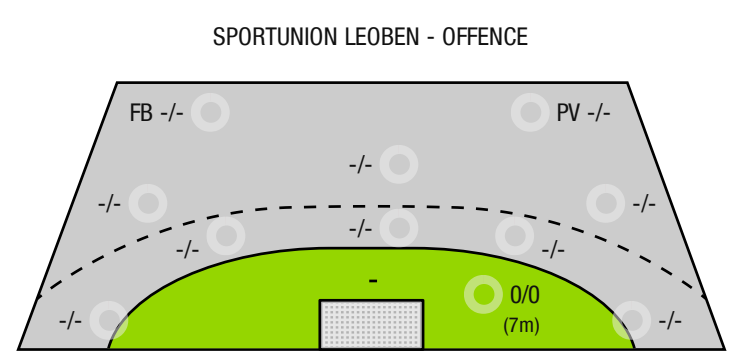

0%                      0%                      0%

**32**    **0**

Goals conceded    Attack conceded\*

**0**    **32**

Saves    Shots on target

**31**    **0**

Goals scored    Attack\*

\*Attack number is incremented on every change of ball possession.

A breakthrough (BT) is an additional information for goals that have been achieved from the backcourt. The number of these goals will not be included in the sum of the goals of a player.

Goalkeepers		Shot (saves)							
No	Name	Total	7m	6m	9m	Wing	PV	Fast breaks	Breakthrough
		<b>-%</b> (0 /0)	<b>-%</b> (0 /0)	<b>-%</b> (0 /0)	<b>-%</b> (0 /0)	<b>-%</b> (0 /0)	<b>-%</b> (0 /0)	<b>-%</b> (0 /0)	<b>-%</b> (0 /0)