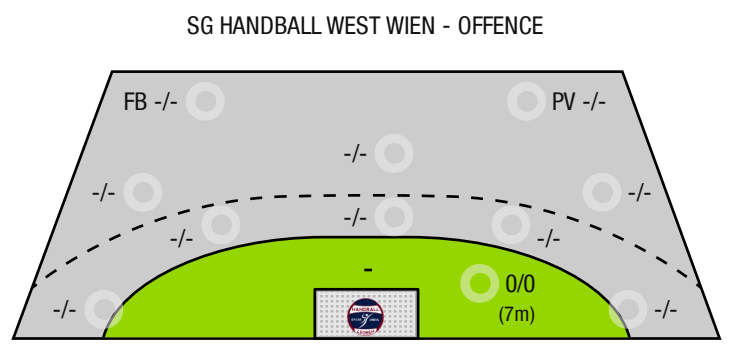

Saves: 0 | Shots on target: 0

Goals scored: 0 | Attack\*: 0

\*Attack number is incremented on every change of ball possession.

FB - All fast breaks PV - Pivot shots

Sportunion Leoben

ENDED

23 : 32

( 10 : 16 )