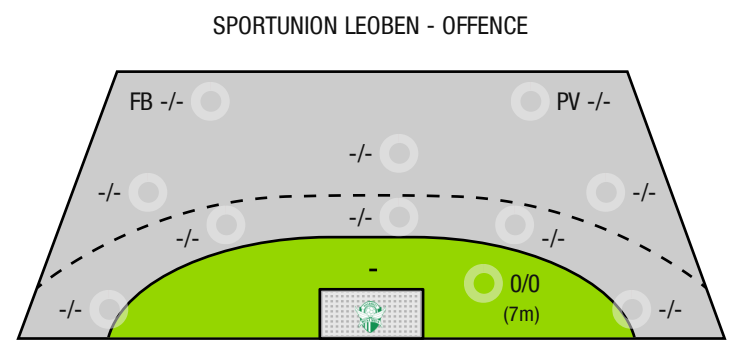

Saves: 0 | Shots on target: 0

Goals scored: 0 | Attack\*: 0

\*Attack number is incremented on every change of ball possession.

FB - All fast breaks PV - Pivot shots

Sportunion Leoben

ENDED

23 : 32

( 10 : 16 )