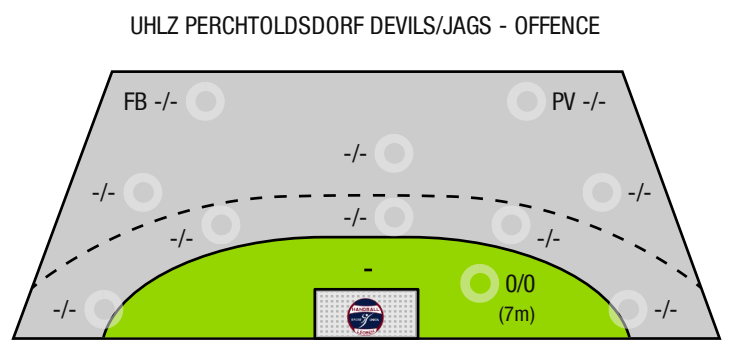

Date: 30/05/26
Time: 16:00
Match: Round: 10. Matchday, Match ID: 69275306, Season: 25/26
Venue: Sporthalle Leoben/Donawitz
Referees: ,

MATCH-REPORT

HLA Challenge

#GeballteLeidenschaft

ENDED

27 : 28

(15 : 16)

Top scorer: 2min: 0

SCORING EFFICIENCY: **NAN%**

7M EFFICIENCY

Total shots: 0

Goals: 0

Saved: 0

Missed: 0

Post: 0

Blocked: 0

0%

Goals scored

Unsuccessful:

7m awarded

7M EFFICIENCY

SCORING EFFICIENCY: **NAN%**

Total shots: 0

Goals: 0

Saved: 0

Missed: 0

Post: 0

Blocked: 0

0%

Goals scored

Unsuccessful:

7m awarded

ATTACK SUCCESS

GOALKEEPER EFFICIENCY

DEFENDING EFFICIENCY

0% 0% 0%

Goals scored

Attack*

Saves

Shots on target

Goals conceded

Attack conceded*

DEFENDING EFFICIENCY

GOALKEEPER EFFICIENCY

ATTACK SUCCESS

0% 0% 0%

Goals conceded

Attack conceded*

Saves

Shots on target

Goals scored

Attack*

*Attack number is incremented on every change of ball possession.

FB - All fast breaks PV - Pivot shots