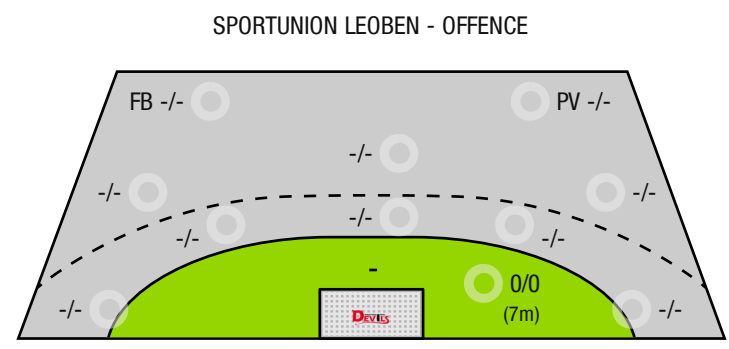

Date: 30/05/26
Time: 16:00
Match: Round: 10. Matchday, Match ID: 69275306, Season: 25/26
Venue: Sporthalle Leoben/Donawitz
Referees: ,

MATCH-REPORT

HLA Challenge

#GeballteLeidenschaft

ENDED

27 : 28

(15 : 16)

Top scorer: 2min: 0

SCORING EFFICIENCY: **NAN%**

7M EFFICIENCY

Total shots: 0

Goals: 0

Saved: 0

Missed: 0

Post: 0

Blocked: 0

0%

Goals scored

Unsuccessful:

7m awarded

7M EFFICIENCY

SCORING EFFICIENCY: **NAN%**

Total shots: 0

Goals: 0

Saved: 0

Missed: 0

Post: 0

Blocked: 0

0%

Goals scored

Unsuccessful:

7m awarded

ATTACK SUCCESS

GOALKEEPER EFFICIENCY

DEFENDING EFFICIENCY

0% 0% 0%

Goals scored

Attack*

Saves

Shots on target

Goals conceded

Attack conceded*

DEFENDING EFFICIENCY

GOALKEEPER EFFICIENCY

ATTACK SUCCESS

0% 0% 0%

Goals conceded

Attack conceded*

Saves

Shots on target

Goals scored

Attack*

*Attack number is incremented on every change of ball possession.

FB - All fast breaks PV - Pivot shots