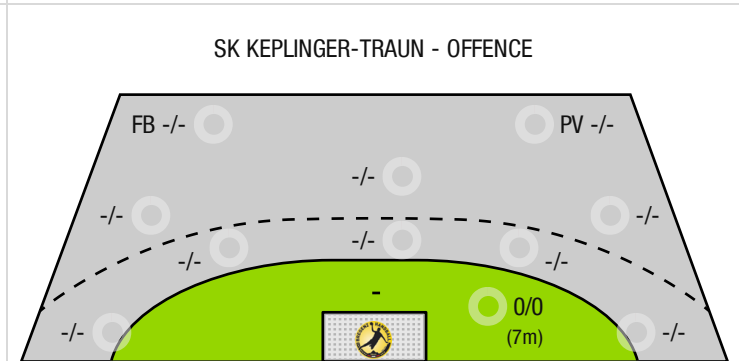

Date: 07/03/26
Time: 19:20
Match: Round: 1. Matchday, Match ID: 69301326, Season: 25/26
Venue: Handballarena Rieden-Vorkloster
Referees: ,

MATCH-REPORT

HLA Challenge

#GeballteLeidenschaft

ENDED

Bregenz Handball II

34 : 20

(12 : 9)

SK Keplinger-Traun

Top scorer: 2min: Top scorer: 2min:

SCORING EFFICIENCY: **NAN%**   7M EFFICIENCY

Total shots: 0

Goals: 0

Saved: 0

Missed: 0

Post: 0

Blocked: 0

0%

o	o
Goals scored	7m awarded
Unsuccessful:	

7M EFFICIENCY   SCORING EFFICIENCY: **NAN%**

Total shots: 0

Goals: 0

Saved: 0

Missed: 0

Post: 0

Blocked: 0

0%

o	o
Goals scored	7m awarded
Unsuccessful:	

ATTACK SUCCESS   GOALKEEPER EFFICIENCY   DEFENDING EFFICIENCY

0%

o	o
Goals scored	Attack*

0%

o	o
Saves	Shots on target

0%

o	o
Goals conceded	Attack conceded*

DEFENDING EFFICIENCY   GOALKEEPER EFFICIENCY   ATTACK SUCCESS

0%

o	o
Goals conceded	Attack conceded*

0%

o	o
Saves	Shots on target

0%

o	o
Goals scored	Attack*

*Attack number is incremented on every change of ball possession.

FB - All fast breaks   PV - Pivot shots