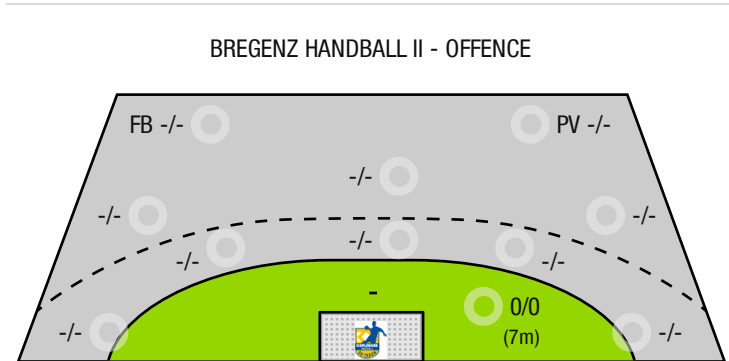

Date: 07/03/26
Time: 19:20
Match: Round: 1. Matchday, Match ID: 69301326, Season: 25/26
Venue: Handballarena Rieden-Vorkloster
Referees: ,

MATCH-REPORT

HLA Challenge

#GeballteLeidenschaft

ENDED

Bregenz Handball II

34 : 20

(12 : 9)

SK Keplinger-Traun

Top scorer: 2min: Top scorer: 2min:

SCORING EFFICIENCY: **NAN%**   7M EFFICIENCY

Total shots: 0

Goals: 0

Saved: 0

Missed: 0

Post: 0

Blocked: 0

0%

o	o
Goals scored	7m awarded
Unsuccessful:	

7M EFFICIENCY   SCORING EFFICIENCY: **NAN%**

Total shots: 0

Goals: 0

Saved: 0

Missed: 0

Post: 0

Blocked: 0

0%

o	o
Goals scored	7m awarded
Unsuccessful:	

ATTACK SUCCESS   GOALKEEPER EFFICIENCY   DEFENDING EFFICIENCY

0%

o	o
Goals scored	Attack*

0%

o	o
Saves	Shots on target

0%

o	o
Goals conceded	Attack conceded*

DEFENDING EFFICIENCY   GOALKEEPER EFFICIENCY   ATTACK SUCCESS

0%

o	o
Goals conceded	Attack conceded*

0%

o	o
Saves	Shots on target

0%

o	o
Goals scored	Attack*

*Attack number is incremented on every change of ball possession.

FB - All fast breaks   PV - Pivot shots