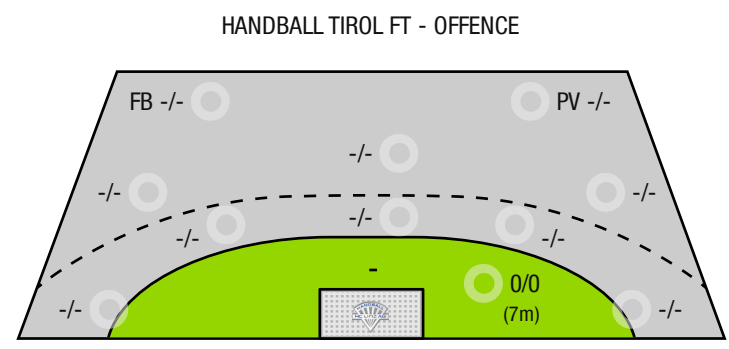

0

Goals scored

0

Attack\*

0

\*Attack number is incremented on every change of ball possession.

FB - All fast breaks PV - Pivot shots

Handball Tirol FT

A breakthrough (BT) is an additional information for goals that have been achieved from the backcourt. The number of these goals will not be included in the sum of the goals of a player.

Goalkeepers		Shot (saves)							
No	Name	Total	7m	6m	9m	Wing	PV	Fast breaks	Breakthrough
		-% (0 / 0)	-% (0 / 0)	-% (0 / 0)	-% (0 / 0)	-% (0 / 0)	-% (0 / 0)	-% (0 / 0)	-% (0 / 0)