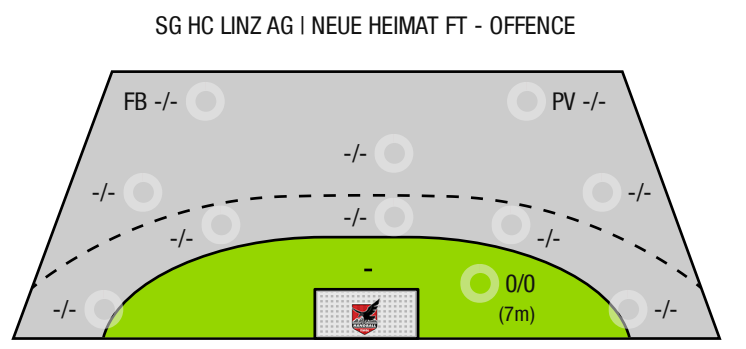

0

Goals scored

0

Attack\*

0

\*Attack number is incremented on every change of ball possession.

FB - All fast breaks PV - Pivot shots

Handball Tirol FT

A breakthrough (BT) is an additional information for goals that have been achieved from the backcourt. The number of these goals will not be included in the sum of the goals of a player.

Goalkeepers		Shot (saves)							
No	Name	Total	7m	6m	9m	Wing	PV	Fast breaks	Breakthrough
		-% (0 / 0)	-% (0 / 0)	-% (0 / 0)	-% (0 / 0)	-% (0 / 0)	-% (0 / 0)	-% (0 / 0)	-% (0 / 0)