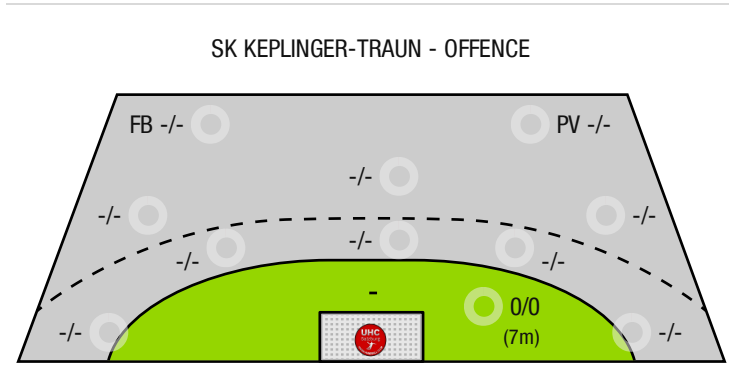

Date: 14/03/26
Time: 18:30
Match: Round: 2. Matchday, Match ID: 69301336, Season: 25/26
Venue: Sportzentrum Traun
Referees: ,

MATCH-REPORT

HLA Challenge

#GeballteLeidenschaft

ENDED

SK Keplinger-Traun

34 : 28

(16 : 14)

UHC Salzburg

Top scorer: 2min: Top scorer: 2min:

SCORING EFFICIENCY: **NAN%**   7M EFFICIENCY

Total shots: 0

Goals: 0

Saved: 0

Missed: 0

Post: 0

Blocked: 0

0%   0

Goals scored

7m awarded

Unsuccessful:

7M EFFICIENCY   SCORING EFFICIENCY: **NAN%**

Total shots: 0

Goals: 0

Saved: 0

Missed: 0

Post: 0

Blocked: 0

0%   0

Goals scored

7m awarded

Unsuccessful:

ATTACK SUCCESS   GOALKEEPER EFFICIENCY   DEFENDING EFFICIENCY

0%   0%   0%

Goals scored

Attack*

Saves

Shots on target

Goals conceded

Attack conceded*

DEFENDING EFFICIENCY   GOALKEEPER EFFICIENCY   ATTACK SUCCESS

0%   0%   0%

Goals conceded

Attack conceded*

Saves

Shots on target

Goals scored

Attack*

FB - All fast breaks   PV - Pivot shots