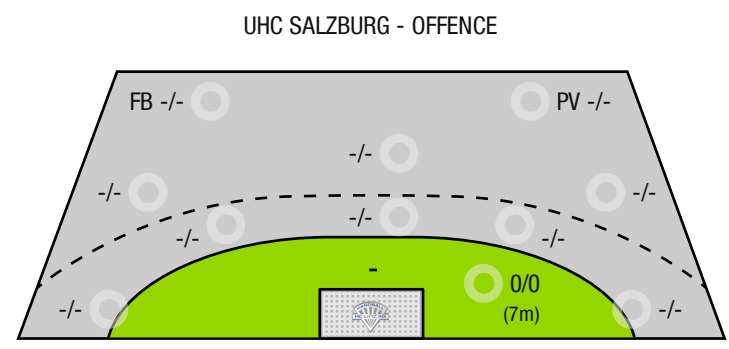

0%

0	0
Saves	Shots on target

0%

0	0
Goals scored	Attack*

*Attack number is incremented on every change of ball possession.

FB - All fast breaks PV - Pivot shots

UHC Salzburg

ENDED