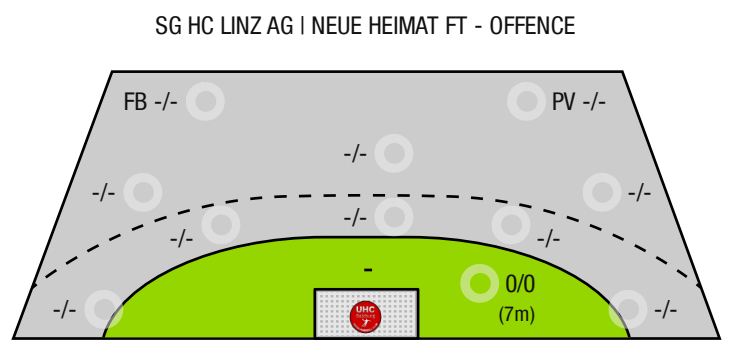

0%

0	0
Saves	Shots on target

0%

0	0
Goals scored	Attack*

*Attack number is incremented on every change of ball possession.

FB - All fast breaks PV - Pivot shots

UHC Salzburg

ENDED