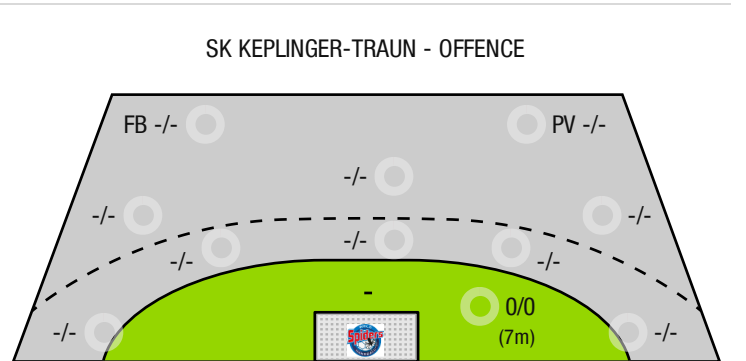

Date: 23/05/26
Time: 18:00
Match: Round: 9. Matchday, Match ID: 69301346, Season: 25/26
Venue: Sterner Arena
Referees: ,

MATCH-REPORT

HLA Challenge

#GeballteLeidenschaft

ENDED

Spiders Wels

37 : 23

(16 : 11)

SK Keplinger-Traun

Top scorer: 2min: 0

SCORING EFFICIENCY: **NAN%**

7M EFFICIENCY

Total shots: 0

Goals: 0

Saved: 0

Missed: 0

Post: 0

Blocked: 0

0%

0	0
Goals scored	7m awarded
Unsuccessful:	

7M EFFICIENCY

SCORING EFFICIENCY: **NAN%**

Total shots: 0

Goals: 0

Saved: 0

Missed: 0

Post: 0

Blocked: 0

0%

0	0
Goals scored	7m awarded
Unsuccessful:	

ATTACK SUCCESS

GOALKEEPER EFFICIENCY

DEFENDING EFFICIENCY

0%

0	0
Goals scored	Attack*

0%

0	0
Saves	Shots on target

0%

0	0
Goals conceded	Attack conceded*

DEFENDING EFFICIENCY

GOALKEEPER EFFICIENCY

ATTACK SUCCESS

0%

0	0
Goals conceded	Attack conceded*

0%

0	0
Saves	Shots on target

0%

0	0
Goals scored	Attack*

*Attack number is incremented on every change of ball possession.

FB - All fast breaks PV - Pivot shots