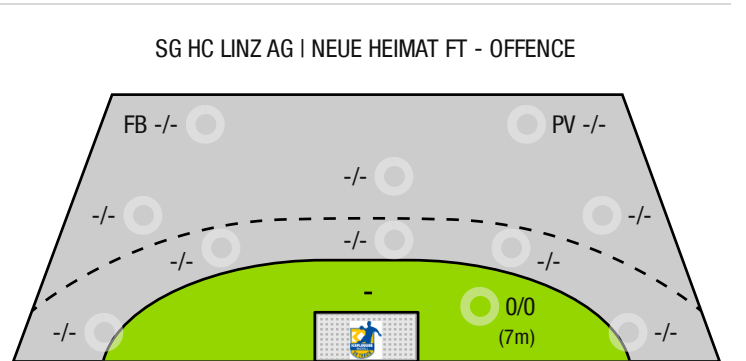

DEFENDING EFFICIENCY GOALKEEPER EFFICIENCY ATTACK SUCCESS

0%

Goals conceded Attack conceded*

0%

Saves Shots on target

0%

Goals scored Attack*

*Attack number is incremented on every change of ball possession.

A breakthrough (BT) is an additional information for goals that have been achieved from the backcourt. The number of these goals will not be included in the sum of the goals of a player.

Goalkeepers		Shot (saves)							
No	Name	Total	7m	6m	9m	Wing	PV	Fast breaks	Breakthrough
		-% (0 / 0)	-% (0 / 0)	-% (0 / 0)	-% (0 / 0)	-% (0 / 0)	-% (0 / 0)	-% (0 / 0)	-% (0 / 0)