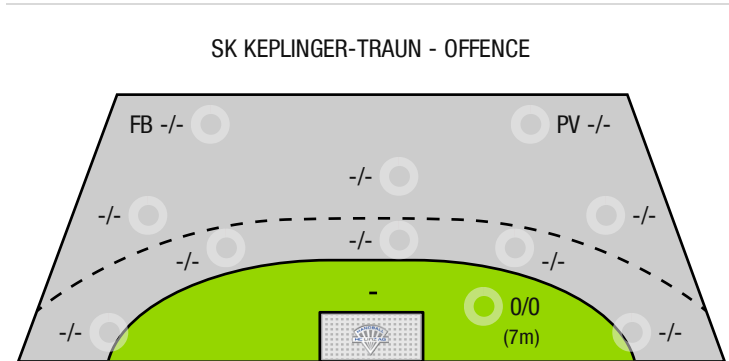

DEFENDING EFFICIENCY GOALKEEPER EFFICIENCY ATTACK SUCCESS

0%

Goals conceded Attack conceded*

0%

Saves Shots on target

0%

Goals scored Attack*

*Attack number is incremented on every change of ball possession.