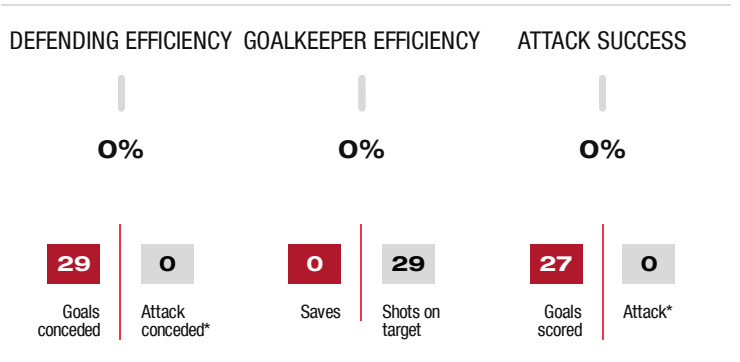

Date: 03/05/26
Time: 17:00
Match: Round: 7. Matchday, Match ID: 69301362, Season: 25/26
Venue: Sportzentrum Nord Liefering
Referees: ,

MATCH-REPORT

HLA Challenge

#GeballteLeidenschaft

ENDED

UHC Salzburg

29 : 27
(18 : 14)

SK Keplinger-Traun

Top scorer: 2min: 0   Top scorer: 2min: 0