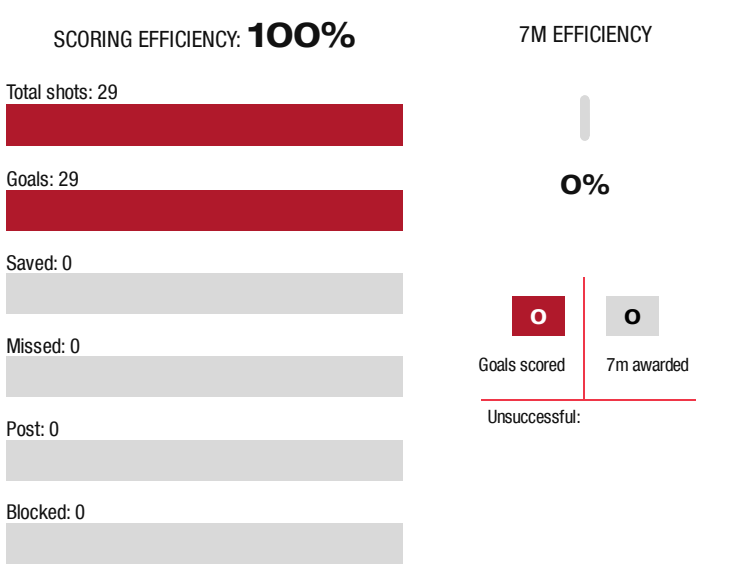

Date: 03/05/26
Time: 17:00
Match: Round: 7. Matchday, Match ID: 69301362, Season: 25/26
Venue: Sportzentrum Nord Liefering
Referees: ,

MATCH-REPORT

HLA Challenge

#GeballteLeidenschaft

ENDED

UHC Salzburg

29 : 27
(18 : 14)

SK Keplinger-Traun

Top scorer: 2min: 0   Top scorer: 2min: 0