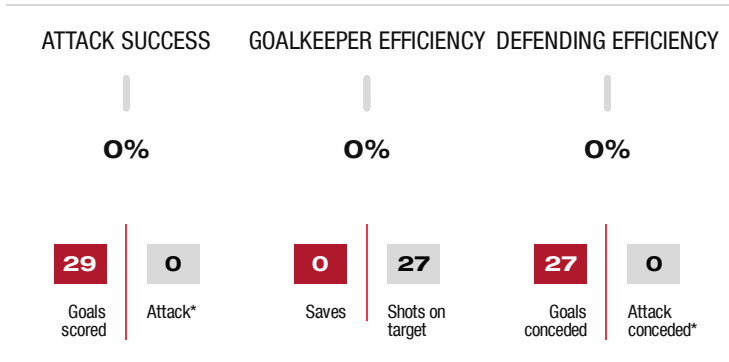

Date: 03/05/26
Time: 17:00
Match: Round: 7. Matchday, Match ID: 69301362, Season: 25/26
Venue: Sportzentrum Nord Liefering
Referees: ,

MATCH-REPORT

HLA Challenge

#GeballteLeidenschaft

ENDED

UHC Salzburg

29 : 27
(18 : 14)

SK Keplinger-Traun

Top scorer: 2min: 0   Top scorer: 2min: 0