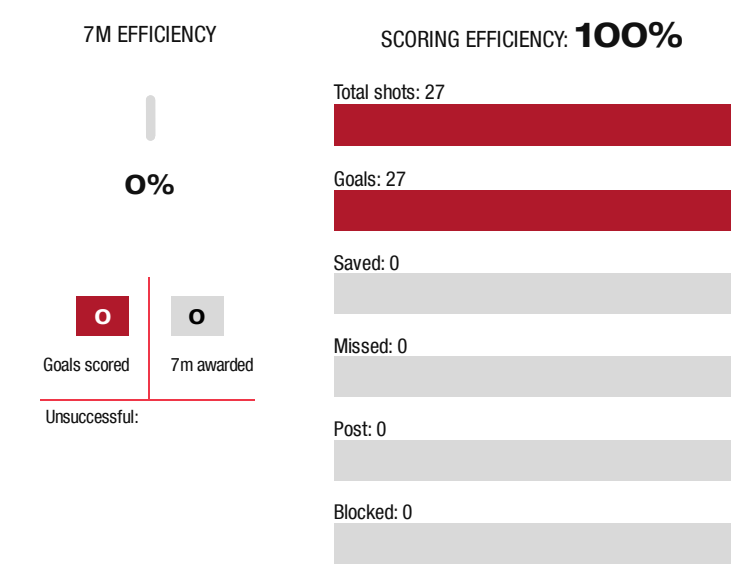

Date: 03/05/26
Time: 17:00
Match: Round: 7. Matchday, Match ID: 69301362, Season: 25/26
Venue: Sportzentrum Nord Liefering
Referees: ,

MATCH-REPORT

HLA Challenge

#GeballteLeidenschaft

ENDED

UHC Salzburg

29 : 27
(18 : 14)

SK Keplinger-Traun

Top scorer: 2min: 0   Top scorer: 2min: 0