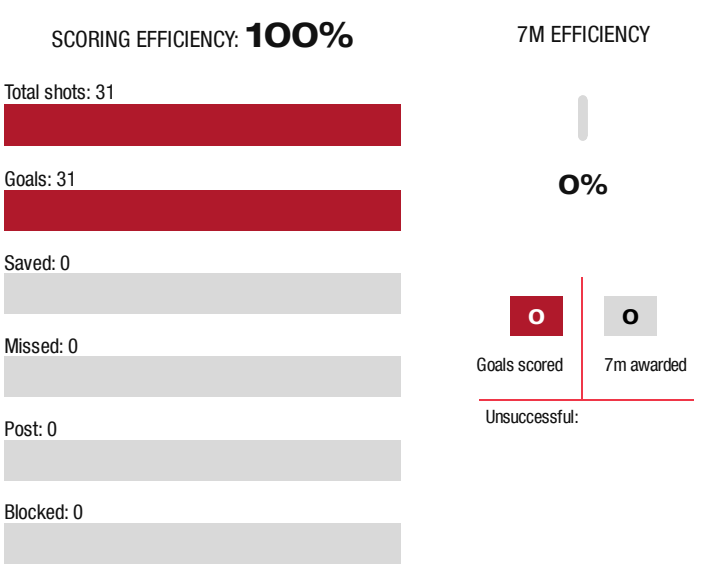

Date: 03/05/26
Time: 16:00
Match: Round: 7. Matchday, Match ID: 69301364, Season: 25/26
Venue: Handballarena Rieden-Vorkloster
Referees: ,

MATCH-REPORT

HLA Challenge

#GeballteLeidenschaft

ENDED

Bregenz Handball II

31 : 33
(15 : 18)

SG HC Linz AG | Neue Heimat FT

Top scorer: 2min: 0