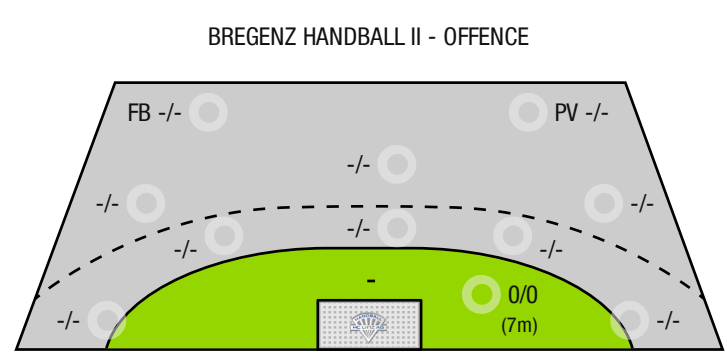

*Attack number is incremented on every change of ball possession.