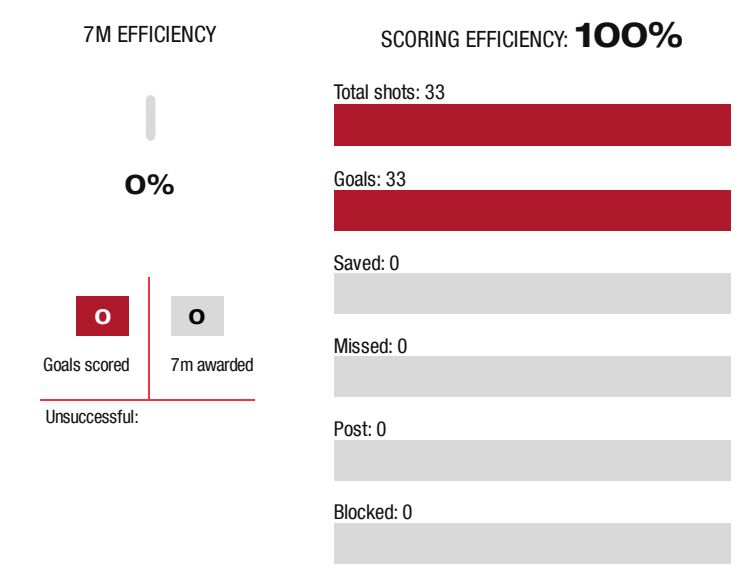

31 : 33
 (15 : 18)

SG HC Linz AG | Neue Heimat FT

 	
--	--

Top scorer: 2min: 0

*Attack number is incremented on every change of ball possession.

FB - All fast breaks PV - Pivot shots

Bregenz Handball II

ENDED

A breakthrough (BT) is an additional information for goals that have been achieved from the backcourt. The number of these goals will not be included in the sum of the goals of a player.

Goalkeepers		Shot (saves)							
No	Name	Total	7m	6m	9m	Wing	PV	Fast breaks	Breakthrough
		-% (0 /0)	-% (0 /0)	-% (0 /0)	-% (0 /0)	-% (0 /0)	-% (0 /0)	-% (0 /0)	-% (0 /0)