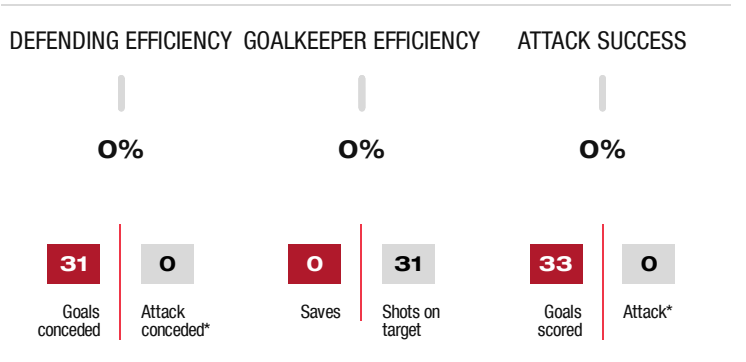

Date: 03/05/26
Time: 16:00
Match: Round: 7. Matchday, Match ID: 69301364, Season: 25/26
Venue: Handballarena Rieden-Vorkloster
Referees: ,

MATCH-REPORT

HLA Challenge

#GeballteLeidenschaft

ENDED

Bregenz Handball II

31 : 33
(15 : 18)

SG HC Linz AG | Neue Heimat FT

Top scorer: 2min: 0