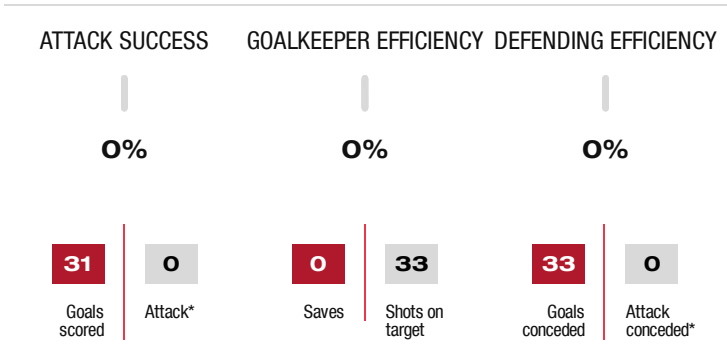

Date: 03/05/26
Time: 16:00
Match: Round: 7. Matchday, Match ID: 69301364, Season: 25/26
Venue: Handballarena Rieden-Vorkloster
Referees: ,

MATCH-REPORT

HLA Challenge

#GeballteLeidenschaft

ENDED

Bregenz Handball II

31 : 33
(15 : 18)

SG HC Linz AG | Neue Heimat FT

Top scorer: 2min: 0