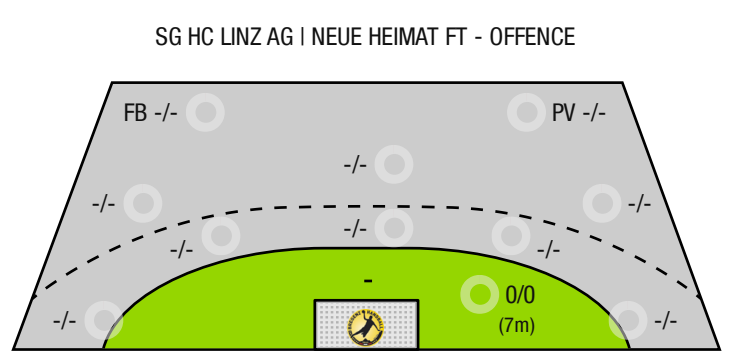

31 : 33
 (15 : 18)

SG HC Linz AG | Neue Heimat FT

 	
--	--

Top scorer: 2min: 0

*Attack number is incremented on every change of ball possession.

FB - All fast breaks PV - Pivot shots

Bregenz Handball II

ENDED

A breakthrough (BT) is an additional information for goals that have been achieved from the backcourt. The number of these goals will not be included in the sum of the goals of a player.

Goalkeepers		Shot (saves)							
No	Name	Total	7m	6m	9m	Wing	PV	Fast breaks	Breakthrough
		-% (0 /0)	-% (0 /0)	-% (0 /0)	-% (0 /0)	-% (0 /0)	-% (0 /0)	-% (0 /0)	-% (0 /0)