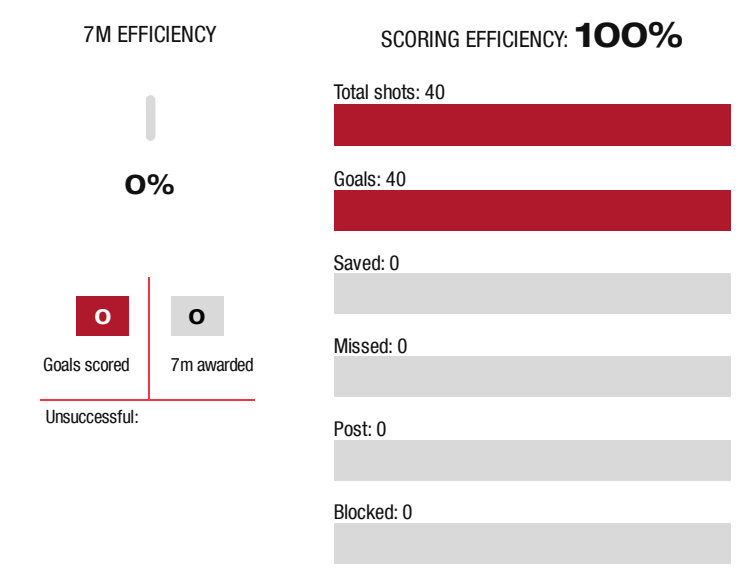

Date: 03/05/26
Time: 17:00
Match: Round: 7. Matchday, Match ID: 69301366, Season: 25/26
Venue: Sporthalle Schwaz Ost
Referees: ,

MATCH-REPORT

HLA Challenge

#GeballteLeidenschaft

ENDED

Handball Tirol FT

31 : 41

(11 : 20)

Spiders Wels

Top scorer: 2min: 0   Top scorer: 2min: 0