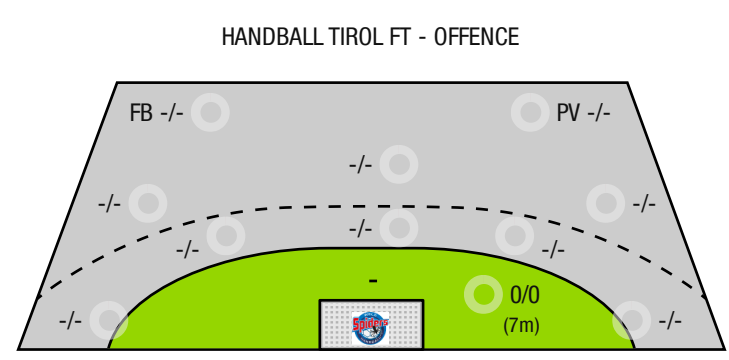

*Attack number is incremented on every change of ball possession.