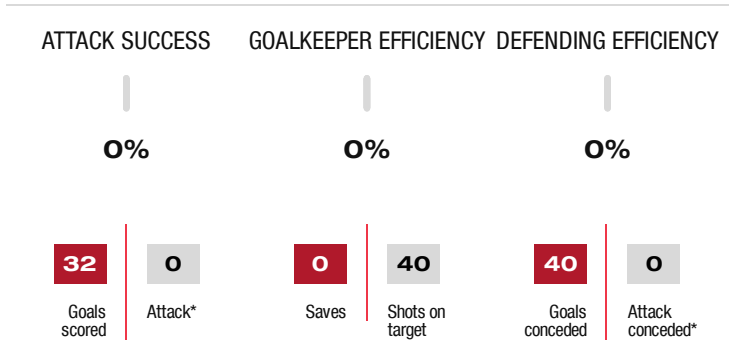

Date: 03/05/26
Time: 17:00
Match: Round: 7. Matchday, Match ID: 69301366, Season: 25/26
Venue: Sporthalle Schwaz Ost
Referees: ,

MATCH-REPORT

HLA Challenge

#GeballteLeidenschaft

ENDED

Handball Tirol FT

31 : 41

(11 : 20)

Spiders Wels

Top scorer: 2min: 0   Top scorer: 2min: 0