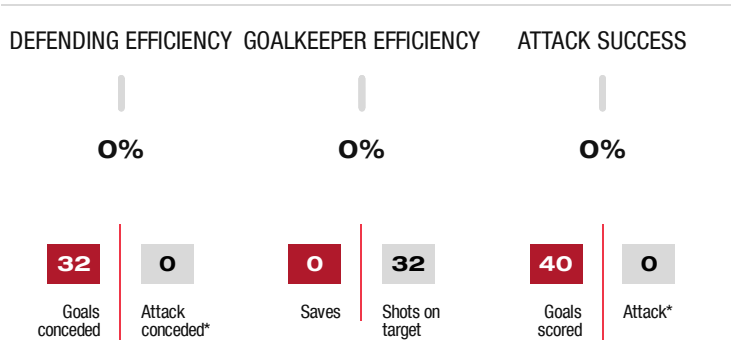

Date: 03/05/26
Time: 17:00
Match: Round: 7. Matchday, Match ID: 69301366, Season: 25/26
Venue: Sporthalle Schwaz Ost
Referees: ,

MATCH-REPORT

HLA Challenge

#GeballteLeidenschaft

ENDED

Handball Tirol FT

31 : 41

(11 : 20)

Spiders Wels

Top scorer: 2min: 0   Top scorer: 2min: 0