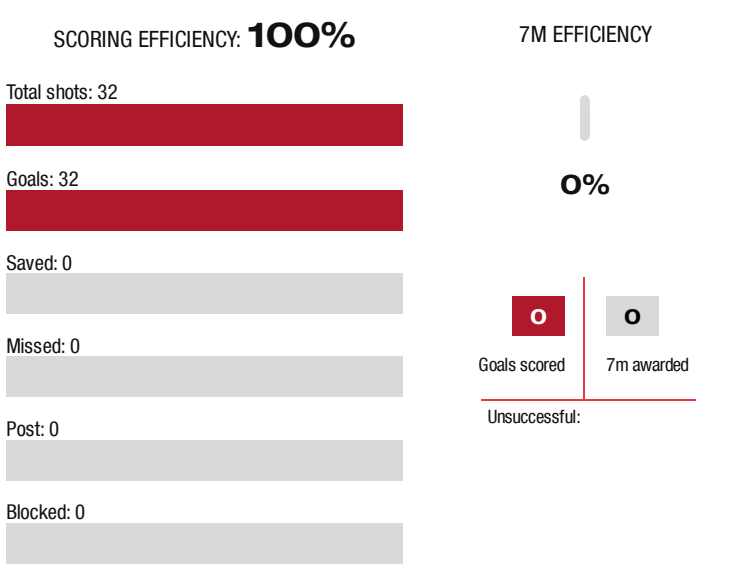

Date: 03/05/26
Time: 17:00
Match: Round: 7. Matchday, Match ID: 69301366, Season: 25/26
Venue: Sporthalle Schwaz Ost
Referees: ,

MATCH-REPORT

HLA Challenge

#GeballteLeidenschaft

ENDED

Handball Tirol FT

31 : 41

(11 : 20)

Spiders Wels

Top scorer: 2min: 0   Top scorer: 2min: 0