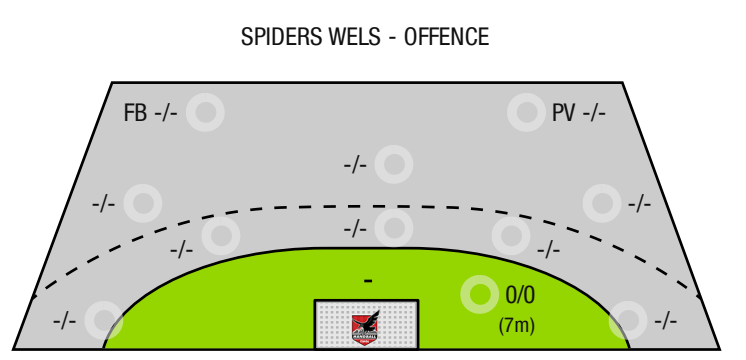

*Attack number is incremented on every change of ball possession.