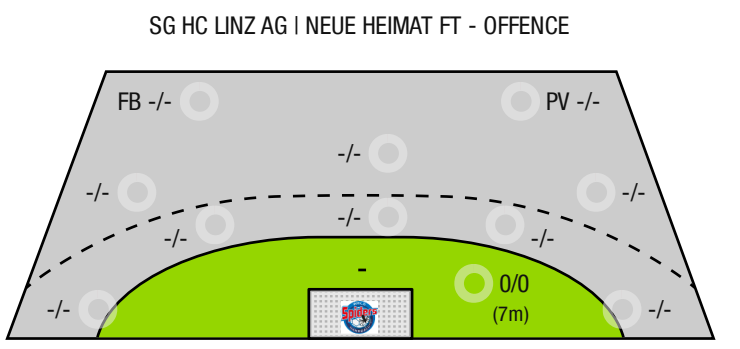

Date: 09/05/26
Time: 18:00
Match: Round: 8. Matchday, Match ID: 69301368, Season: 25/26
Venue: Sterner Arena
Referees: ,

MATCH-REPORT

HLA Challenge

#GeballteLeidenschaft

ENDED

26 : 26

(17 : 14)

SG HC Linz AG | Neue Heimat FT

Top scorer: 2min: 0

SCORING EFFICIENCY: **NAN%**

7M EFFICIENCY

Total shots: 0

Goals: 0

Saved: 0

Missed: 0

Post: 0

Blocked: 0

0%

Goals scored

7m awarded

Unsuccessful:

7M EFFICIENCY

SCORING EFFICIENCY: **NAN%**

Total shots: 0

Goals: 0

Saved: 0

Missed: 0

Post: 0

Blocked: 0

0%

Goals scored

7m awarded

Unsuccessful:

ATTACK SUCCESS

GOALKEEPER EFFICIENCY

DEFENDING EFFICIENCY

0%

Goals scored

Attack*

0%

Saves

Shots on target

0%

Goals conceded

Attack conceded*

DEFENDING EFFICIENCY

GOALKEEPER EFFICIENCY

ATTACK SUCCESS

0%

Goals conceded

Attack conceded*

0%

Saves

Shots on target

0%

Goals scored

Attack*

FB - All fast breaks PV - Pivot shots