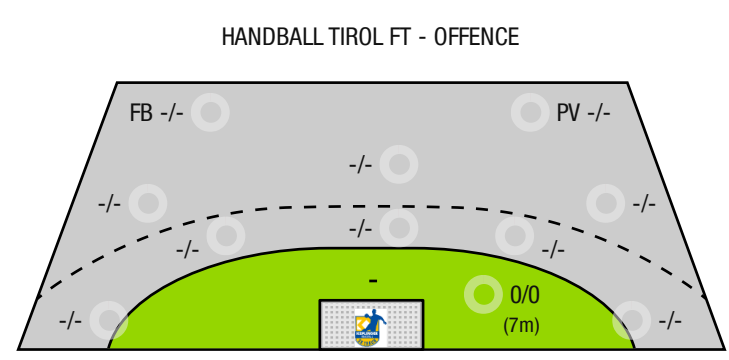

Date: 09/05/26
Time: 15:30
Match: Round: 8. Matchday, Match ID: 69301372, Season: 25/26
Venue: Sporthalle Schwaz Ost
Referees: ,

MATCH-REPORT

HLA Challenge

#GeballteLeidenschaft

ENDED

Handball Tirol FT

37 : 37

(21 : 18)

SK Keplinger-Traun

Top scorer: 2min: 0

SCORING EFFICIENCY: **NAN%**   7M EFFICIENCY

Total shots: 0

Goals: 0

Saved: 0

Missed: 0

Post: 0

Blocked: 0

0%

Goals scored

7m awarded

Unsuccessful:

7M EFFICIENCY   SCORING EFFICIENCY: **NAN%**

Total shots: 0

Goals: 0

Saved: 0

Missed: 0

Post: 0

Blocked: 0

0%

Goals scored

7m awarded

Unsuccessful:

ATTACK SUCCESS   GOALKEEPER EFFICIENCY   DEFENDING EFFICIENCY

0%

Goals scored

Attack*

0%

Saves

Shots on target

0%

Goals conceded

Attack conceded*

DEFENDING EFFICIENCY   GOALKEEPER EFFICIENCY   ATTACK SUCCESS

0%

Goals conceded

Attack conceded*

0%

Saves

Shots on target

0%

Goals scored

Attack*

*Attack number is incremented on every change of ball possession.

FB - All fast breaks   PV - Pivot shots