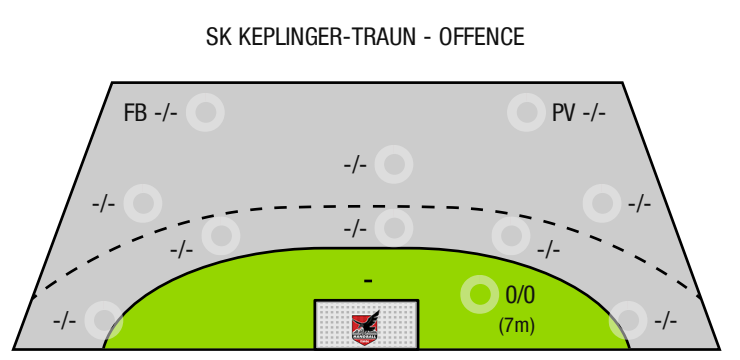

Date: 09/05/26
Time: 15:30
Match: Round: 8. Matchday, Match ID: 69301372, Season: 25/26
Venue: Sporthalle Schwaz Ost
Referees: ,

MATCH-REPORT

HLA Challenge

#GeballteLeidenschaft

ENDED

Handball Tirol FT

37 : 37

(21 : 18)

SK Keplinger-Traun

Top scorer: 2min: 0

SCORING EFFICIENCY: **NAN%**   7M EFFICIENCY

Total shots: 0

Goals: 0

Saved: 0

Missed: 0

Post: 0

Blocked: 0

0%

Goals scored

7m awarded

Unsuccessful:

7M EFFICIENCY   SCORING EFFICIENCY: **NAN%**

Total shots: 0

Goals: 0

Saved: 0

Missed: 0

Post: 0

Blocked: 0

0%

Goals scored

7m awarded

Unsuccessful:

ATTACK SUCCESS   GOALKEEPER EFFICIENCY   DEFENDING EFFICIENCY

0%

Goals scored

Attack*

0%

Saves

Shots on target

0%

Goals conceded

Attack conceded*

DEFENDING EFFICIENCY   GOALKEEPER EFFICIENCY   ATTACK SUCCESS

0%

Goals conceded

Attack conceded*

0%

Saves

Shots on target

0%

Goals scored

Attack*

*Attack number is incremented on every change of ball possession.

FB - All fast breaks   PV - Pivot shots