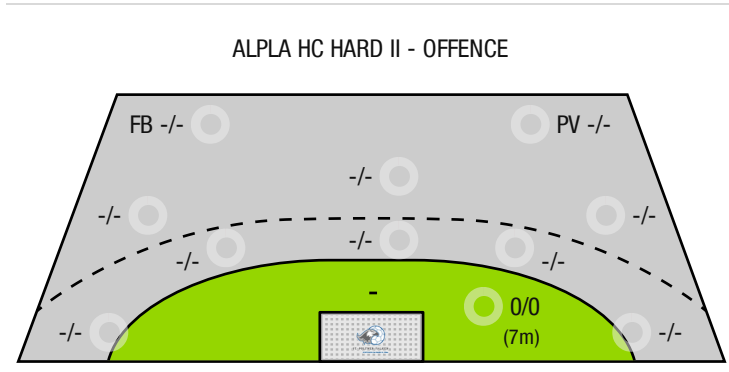

0%

o

o

Saves Shots on target

0%

1

o

Goals scored Attack*

A breakthrough (BT) is an additional information for goals that have been achieved from the backcourt. The number of these goals will not be included in the sum of the goals of a player.

Goalkeepers		Shot (saves)							
No	Name	Total	7m	6m	9m	Wing	PV	Fast breaks	Breakthrough
		-% (0 / 0)	-% (0 / 0)	-% (0 / 0)	-% (0 / 0)	-% (0 / 0)	-% (0 / 0)	-% (0 / 0)	-% (0 / 0)