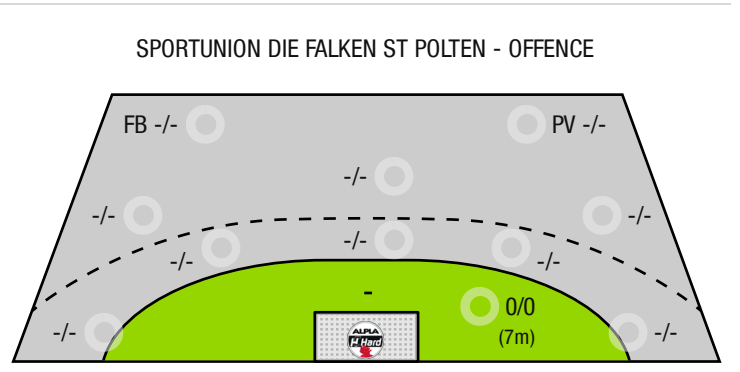

Date: 08/03/26
Time: 16:30
Match: Round: 1. Matchday, Match ID: 69333950, Season: 25/26
Venue: Sporthalle am See
Referees: ,

MATCH-REPORT

HLA Challenge

#GeballteLeidenschaft

ENDED

Alpha HC Hard II

23 : 33

(11 : 16)

Sportunion Die Falken St Polten

Top scorer: 2min: 0   Top scorer: 2min: 0

SCORING EFFICIENCY: **NAN%**   7M EFFICIENCY

Total shots: 0

Goals: 0

Saved: 0

Missed: 0

Post: 0

Blocked: 0

0%   0

o

Goals scored

o

7m awarded

Unsuccessful:

7M EFFICIENCY   SCORING EFFICIENCY: **100%**

Total shots: 1

Goals: 1

Saved: 0

Missed: 0

Post: 0

Blocked: 0

0%   0

o

Goals scored

o

7m awarded

Unsuccessful:

ATTACK SUCCESS   GOALKEEPER EFFICIENCY   DEFENDING EFFICIENCY

0%

o

o

Goals scored   Attack*

0%

o

1

Saves   Shots on target

0%

1

o

Goals conceded   Attack conceded*

DEFENDING EFFICIENCY   GOALKEEPER EFFICIENCY   ATTACK SUCCESS

0%

o

o

Goals conceded   Attack conceded*

0%

o

o

Saves   Shots on target

0%

1

o

Goals scored   Attack*

FB - All fast breaks   PV - Pivot shots