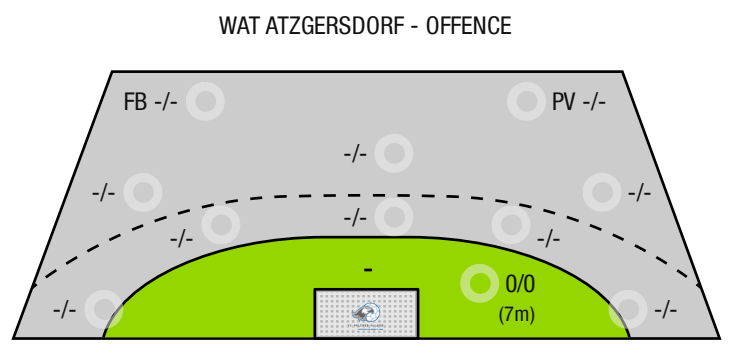

0

Shots on target

0%

0

Goals scored

0

Attack*

*Attack number is incremented on every change of ball possession.

A breakthrough (BT) is an additional information for goals that have been achieved from the backcourt. The number of these goals will not be included in the sum of the goals of a player.

Goalkeepers		Shot (saves)							
No	Name	Total	7m	6m	9m	Wing	PV	Fast breaks	Breakthrough
		-% (0 / 0)	-% (0 / 0)	-% (0 / 0)	-% (0 / 0)	-% (0 / 0)	-% (0 / 0)	-% (0 / 0)	-% (0 / 0)