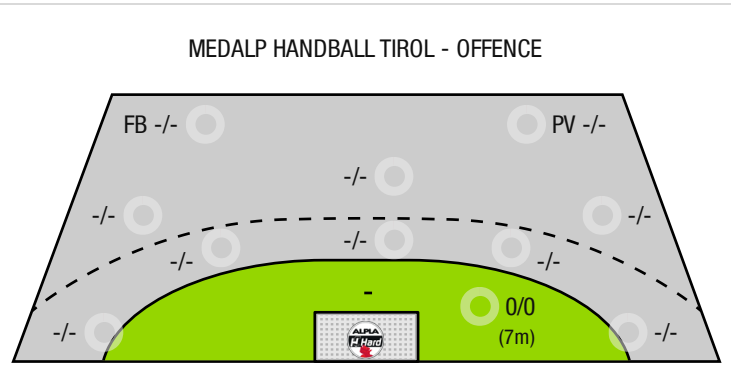

DEFENDING EFFICIENCY: 0%

GOALKEEPER EFFICIENCY: 0%

ATTACK SUCCESS: 0%

Goals conceded: 0 | Attack conceded*: 0

Saves: 0 | Shots on target: 0

Goals scored: 0 | Attack*: 0

*Attack number is incremented on every change of ball possession.