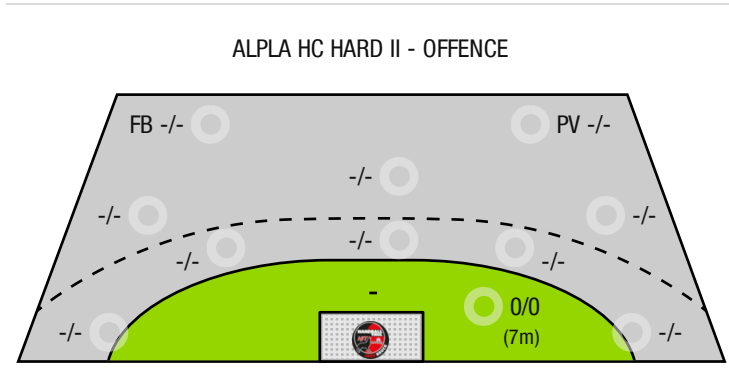

DEFENDING EFFICIENCY: 0%

GOALKEEPER EFFICIENCY: 0%

ATTACK SUCCESS: 0%

Goals conceded: 0 | Attack conceded*: 0

Saves: 0 | Shots on target: 0

Goals scored: 0 | Attack*: 0

*Attack number is incremented on every change of ball possession.

A breakthrough (BT) is an additional information for goals that have been achieved from the backcourt. The number of these goals will not be included in the sum of the goals of a player.

Goalkeepers		Shot (saves)							
No	Name	Total	7m	6m	9m	Wing	PV	Fast breaks	Breakthrough
		-% (0 / 0)	-% (0 / 0)	-% (0 / 0)	-% (0 / 0)	-% (0 / 0)	-% (0 / 0)	-% (0 / 0)	-% (0 / 0)