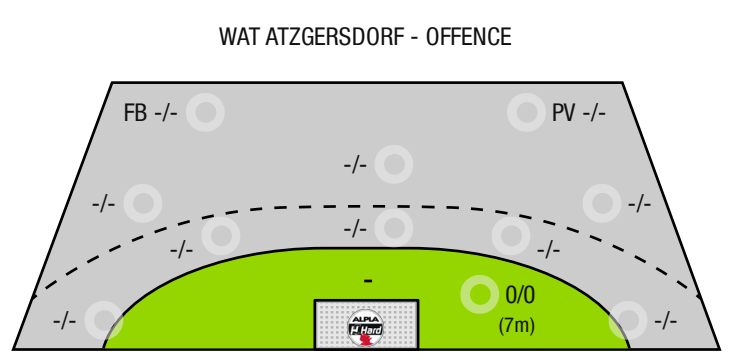

Date: 03/05/26
Time: 15:00
Match: Round: 7. Matchday, Match ID: 69333982, Season: 25/26
Venue: Sporthalle am See
Referees: ,

MATCH-REPORT

HLA Challenge

#GeballteLeidenschaft

ENDED

Alpha HC Hard II

25 : 37

(12 : 16)

Wat Atzgersdorf

Top scorer: 2min: 0   Top scorer: 2min: 0

SCORING EFFICIENCY: 100%

Total shots: 25

Goals: 25

Saved: 0

Missed: 0

Post: 0

Blocked: 0

7M EFFICIENCY

0%

0

Goals scored

0

7m awarded

Unsuccessful:

SCORING EFFICIENCY: 100%

Total shots: 37

Goals: 37

Saved: 0

Missed: 0

Post: 0

Blocked: 0

7M EFFICIENCY

0%

0

Goals scored

0

7m awarded

Unsuccessful:

ATTACK SUCCESS   **GOALKEEPER EFFICIENCY**   **DEFENDING EFFICIENCY**

0%   **0%**   **0%**

25 | **0**

Goals scored | Attack*

0 | **37**

Saves | Shots on target

37 | **0**

Goals conceded | Attack conceded*

DEFENDING EFFICIENCY   **GOALKEEPER EFFICIENCY**   **ATTACK SUCCESS**

0%   **0%**   **0%**

25 | **0**

Goals conceded | Attack conceded*

0 | **25**

Saves | Shots on target

37 | **0**

Goals scored | Attack*

*Attack number is incremented on every change of ball possession.

FB - All fast breaks   PV - Pivot shots