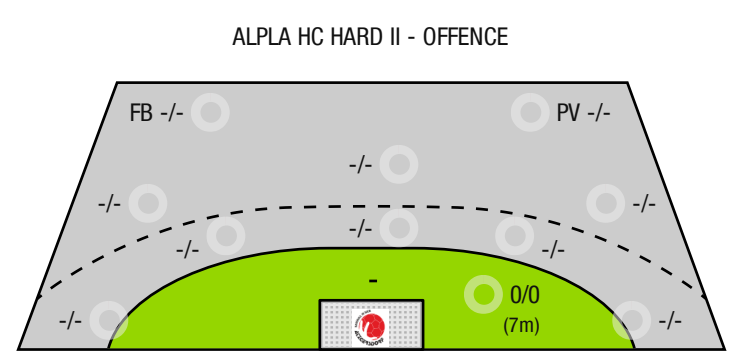

Date: 03/05/26
Time: 15:00
Match: Round: 7. Matchday, Match ID: 69333982, Season: 25/26
Venue: Sporthalle am See
Referees: ,

MATCH-REPORT

HLA Challenge

#GeballteLeidenschaft

ENDED

Alpha HC Hard II

25 : 37

(12 : 16)

Wat Atzgersdorf

Top scorer: 2min: 0   Top scorer: 2min: 0

SCORING EFFICIENCY: 100%

Total shots: 25

Goals: 25

Saved: 0

Missed: 0

Post: 0

Blocked: 0

7M EFFICIENCY

0%

0

Goals scored

0

7m awarded

Unsuccessful:

SCORING EFFICIENCY: 100%

Total shots: 37

Goals: 37

Saved: 0

Missed: 0

Post: 0

Blocked: 0

7M EFFICIENCY

0%

0

Goals scored

0

7m awarded

Unsuccessful:

ATTACK SUCCESS   **GOALKEEPER EFFICIENCY**   **DEFENDING EFFICIENCY**

0%   **0%**   **0%**

25 | **0**

Goals scored | Attack*

0 | **37**

Saves | Shots on target

37 | **0**

Goals conceded | Attack conceded*

DEFENDING EFFICIENCY   **GOALKEEPER EFFICIENCY**   **ATTACK SUCCESS**

0%   **0%**   **0%**

25 | **0**

Goals conceded | Attack conceded*

0 | **25**

Saves | Shots on target

37 | **0**

Goals scored | Attack*

*Attack number is incremented on every change of ball possession.

FB - All fast breaks   PV - Pivot shots