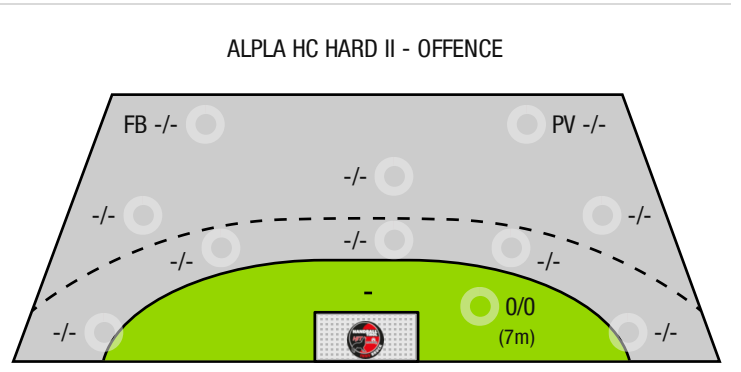

0%

Saves

Shots on target

0%

Goals scored

Attack\*

FB - All fast breaks    PV - Pivot shots

Medalp Handball Tirol

A breakthrough (BT) is an additional information for goals that have been achieved from the backcourt. The number of these goals will not be included in the sum of the goals of a player.

Goalkeepers		Shot (saves)							
No	Name	Total	7m	6m	9m	Wing	PV	Fast breaks	Breakthrough
		-% (0 / 0)	-% (0 / 0)	-% (0 / 0)	-% (0 / 0)	-% (0 / 0)	-% (0 / 0)	-% (0 / 0)	-% (0 / 0)