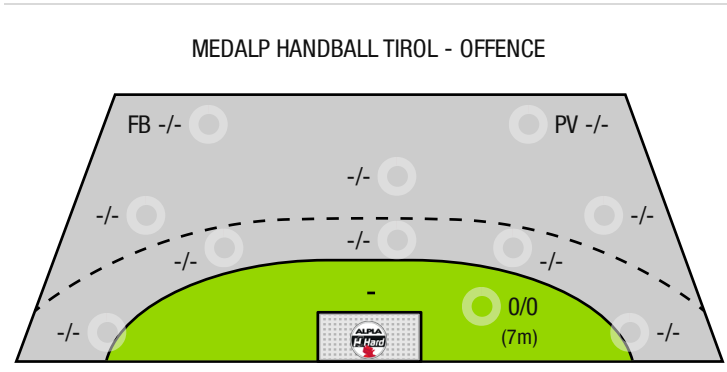

Date: 23/05/26
Time: 16:00
Match: Round: 9. Matchday, Match ID: 69333994, Season: 25/26
Venue: Sporthalle Hotting West
Referees: ,

MATCH-REPORT

HLA Challenge

#GeballteLeidenschaft

ENDED

25 : 29

(12 : 13)

Top scorer: 2min: 0   Top scorer: 2min: 0

SCORING EFFICIENCY: **NAN%**   7M EFFICIENCY

Total shots: 0

Goals: 0

Saved: 0

Missed: 0

Post: 0

Blocked: 0

0%

Goals scored

7m awarded

Unsuccessful:

7M EFFICIENCY   SCORING EFFICIENCY: **NAN%**

Total shots: 0

Goals: 0

Saved: 0

Missed: 0

Post: 0

Blocked: 0

0%

Goals scored

7m awarded

Unsuccessful:

ATTACK SUCCESS   GOALKEEPER EFFICIENCY   DEFENDING EFFICIENCY

0%

Goals scored

Attack*

0%

Saves

Shots on target

0%

Goals conceded

Attack conceded*

DEFENDING EFFICIENCY   GOALKEEPER EFFICIENCY   ATTACK SUCCESS

0%

Goals conceded

Attack conceded*

0%

Saves

Shots on target

0%

Goals scored

Attack*

FB - All fast breaks   PV - Pivot shots