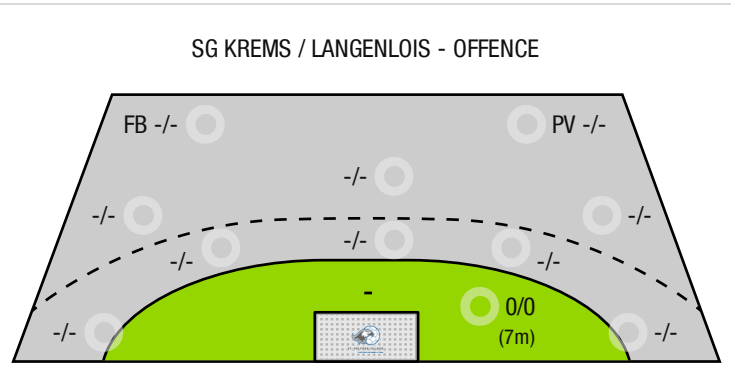

Attack conceded*

Saves

Shots on target

Goals scored

Attack*

FB - All fast breaks PV - Pivot shots

Sportunion Die Falken St
Polten

ENDED