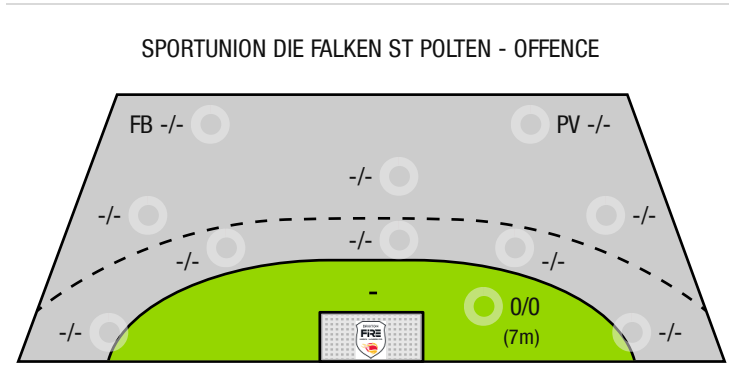

Attack conceded*

Saves

Shots on target

Goals scored

Attack*

FB - All fast breaks PV - Pivot shots

Sportunion Die Falken St
Polten

ENDED