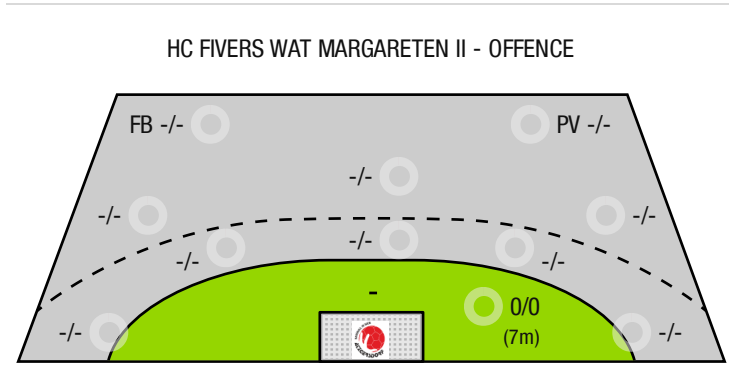

*Attack number is incremented on every change of ball possession.

DEFENDING EFFICIENCY GOALKEEPER EFFICIENCY ATTACK SUCCESS

0%

0%

0%

<table style="margin: auto;"> <tr><td style="text-align: center;">○</td><td style="text-align: center;">○</td></tr> <tr><td style="text-align: center;">Goals conceded</td><td style="text-align: center;">Attack conceded*</td></tr> </table>	○	○	Goals conceded	Attack conceded*	<table style="margin: auto;"> <tr><td style="text-align: center;">○</td><td style="text-align: center;">○</td></tr> <tr><td style="text-align: center;">Saves</td><td style="text-align: center;">Shots on target</td></tr> </table>	○	○	Saves	Shots on target	<table style="margin: auto;"> <tr><td style="text-align: center;">○</td><td style="text-align: center;">○</td></tr> <tr><td style="text-align: center;">Goals scored</td><td style="text-align: center;">Attack*</td></tr> </table>	○	○	Goals scored	Attack*
○	○													
Goals conceded	Attack conceded*													
○	○													
Saves	Shots on target													
○	○													
Goals scored	Attack*													

A breakthrough (BT) is an additional information for goals that have been achieved from the backcourt. The number of these goals will not be included in the sum of the goals of a player.

Goalkeepers		Shot (saves)							
No	Name	Total	7m	6m	9m	Wing	PV	Fast breaks	Breakthrough
		-% (0 / 0)	-% (0 / 0)	-% (0 / 0)	-% (0 / 0)	-% (0 / 0)	-% (0 / 0)	-% (0 / 0)	-% (0 / 0)