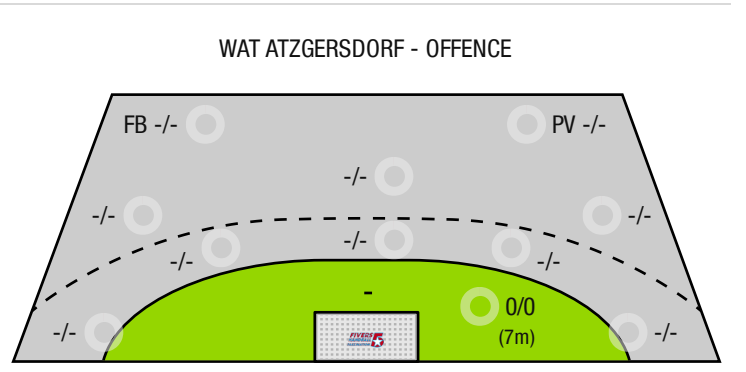

*Attack number is incremented on every change of ball possession.

DEFENDING EFFICIENCY GOALKEEPER EFFICIENCY ATTACK SUCCESS

0%

0%

0%

<table style="margin: auto;"> <tr><td style="text-align: center;">○</td><td style="text-align: center;">○</td></tr> <tr><td style="text-align: center;">Goals conceded</td><td style="text-align: center;">Attack conceded*</td></tr> </table>	○	○	Goals conceded	Attack conceded*	<table style="margin: auto;"> <tr><td style="text-align: center;">○</td><td style="text-align: center;">○</td></tr> <tr><td style="text-align: center;">Saves</td><td style="text-align: center;">Shots on target</td></tr> </table>	○	○	Saves	Shots on target	<table style="margin: auto;"> <tr><td style="text-align: center;">○</td><td style="text-align: center;">○</td></tr> <tr><td style="text-align: center;">Goals scored</td><td style="text-align: center;">Attack*</td></tr> </table>	○	○	Goals scored	Attack*
○	○													
Goals conceded	Attack conceded*													
○	○													
Saves	Shots on target													
○	○													
Goals scored	Attack*													

A breakthrough (BT) is an additional information for goals that have been achieved from the backcourt. The number of these goals will not be included in the sum of the goals of a player.

Goalkeepers		Shot (saves)							
No	Name	Total	7m	6m	9m	Wing	PV	Fast breaks	Breakthrough
		-% (0 / 0)	-% (0 / 0)	-% (0 / 0)	-% (0 / 0)	-% (0 / 0)	-% (0 / 0)	-% (0 / 0)	-% (0 / 0)